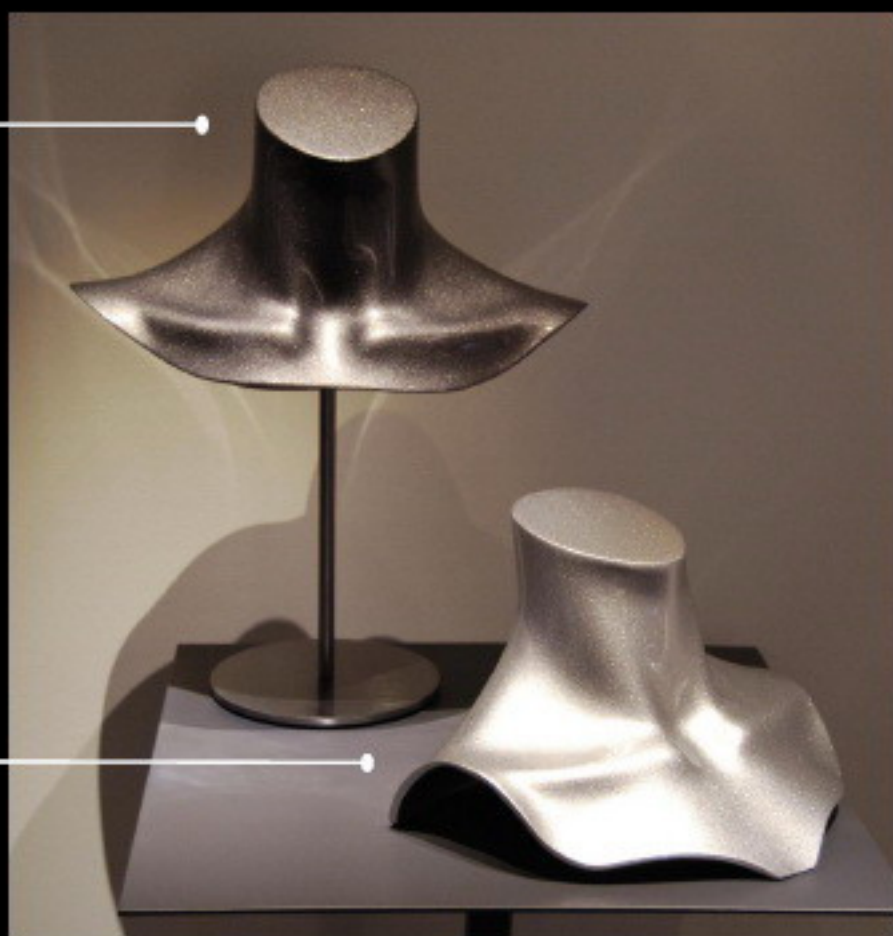

Display articles and Gadgets